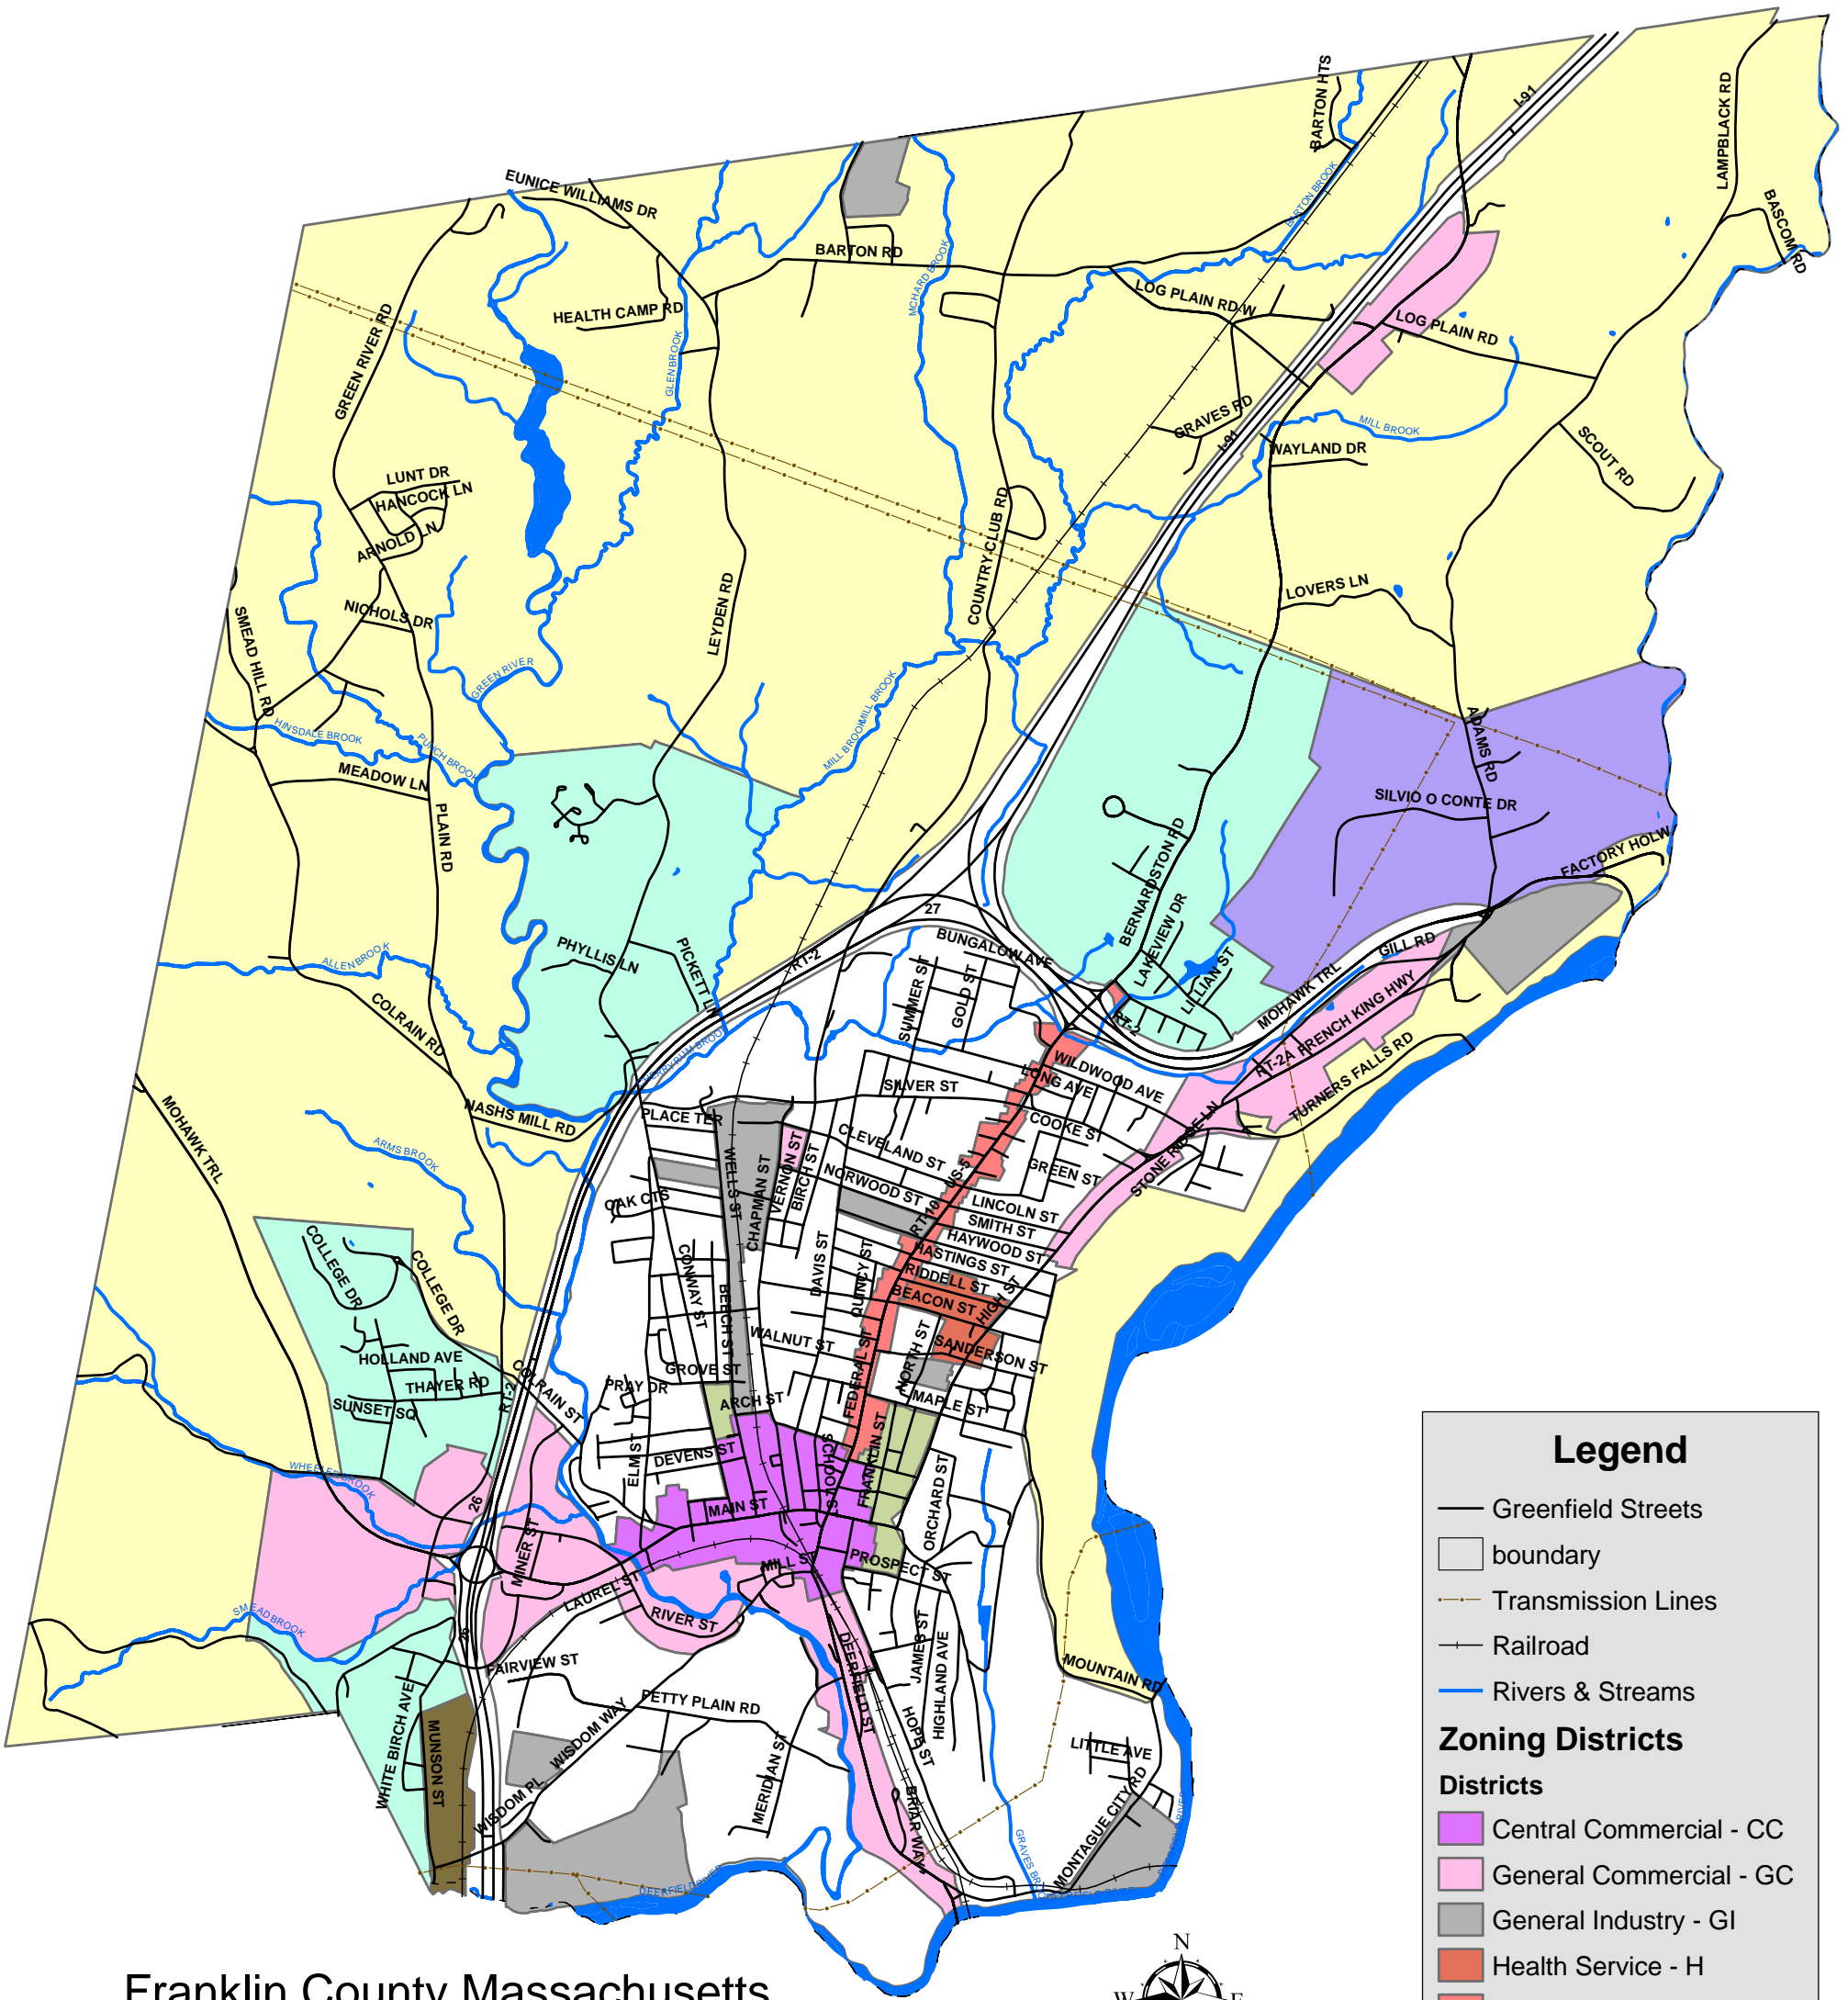

# Zoning Map Town of Greenfield

Franklin County Massachusetts  
Adopted October 18, 1989

Map Prepared by: Office of Planning & Community Development  
Data Source: Mass GIS  
March 2001

Updated June 2, 2008

Legend	
	Greenfield Streets
	boundary
	Transmission Lines
	Railroad
	Rivers & Streams
Zoning Districts	
Districts	
	Central Commercial - CC
	General Commercial - GC
	General Industry - GI
	Health Service - H
	Limited Commercial - LC
	Office - O
	Planned Industry - PI
	Rural Residential - RC
	Semi-Residential - SR
	Suburban Residential - RB
	Urban Residential - RA